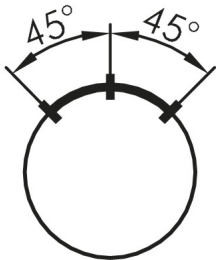

Illuminated Selector Head, maintained RMCWBL

Category: Selector Switches (momentary/maintained)

Series: RONDEX-M

Panel cut-out: $\varnothing 22.3$ mm

Protection class: II (protective insulation)

Degree of protection: IP65

Switching function: maintained action

Illumination: Yes

Shape: round

Front bezel: metallic/charcoal

DESIGNPREIS
2009

NOMINIERT

Legend

■ = Position de contact

> = Rappel par ressort