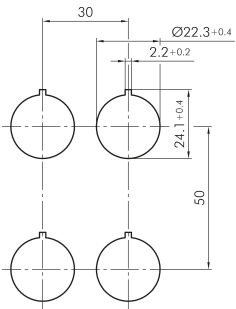

Illuminated Selector Head, maintained RMCWBL

Category: Selector Switches (momentary/maintained)

Series: RONDEX-M

Panel cut-out: $\varnothing 22.3$ mm

Protection class: II (protective insulation)

Degree of protection: IP65

Switching function: maintained action

Illumination: Yes

Shape: round

Front bezel: metallic/charcoal

DESIGNPREIS
2009

NOMINIERT

Legend

■ = Position de contact

> = Rappel par ressort