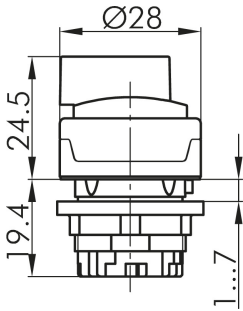

Illuminated Selector Head, maintained RMCWBL

Category: Selector Switches (momentary/maintained)

Series: RONDEX-M

Panel cut-out: $\varnothing 22.3$ mm

Protection class: II (protective insulation)

Degree of protection: IP65

Switching function: maintained action

Illumination: Yes

Shape: round

Front bezel: metallic/charcoal

DESIGNPREIS
2009

NOMINIERT

Legend

■ = Position de contact