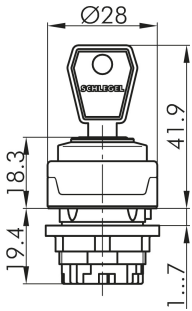

Key Actuator, maintained RMCSA12E

Description:
including two keys,
other lock types on request

Category: Key Switches (momentary/maintained)
Series: RONDEX-M
Panel cut-out: $\varnothing 22.3$ mm
Protection class: II (protective insulation)
Degree of protection: IP65
Switching function: maintained action
Shape: round
Front bezel: metallic/charcoal

DESIGNPREIS
2009

NOMINIERT

Legend

■ = Position de contact

> = Rappel par ressort

● = Retrait de la clé