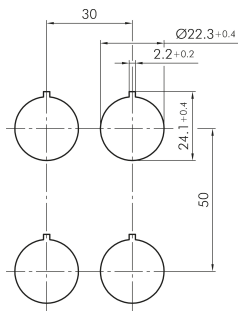

Key Actuator, maintained RMCSA12E

Description:
including two keys,
other lock types on request

Category: Key Switches (momentary/maintained)
Series: RONDEX-M
Panel cut-out: $\varnothing 22.3$ mm
Protection class: II (protective insulation)
Degree of protection: IP65
Switching function: maintained action
Shape: round
Front bezel: metallic/charcoal

DESIGNPREIS
2009

NOMINIERT

Legend

■ = Position de contact

> = Rappel par ressort

● = Retrait de la clé