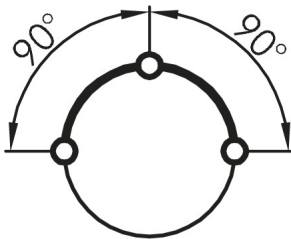

Key Actuator, maintained RMCSA12E

Description:
including two keys,
other lock types on request

Category: Key Switches (momentary/maintained)
Series: RONDEX-M
Panel cut-out: $\varnothing 22.3$ mm
Protection class: II (protective insulation)
Degree of protection: IP65
Switching function: maintained action
Shape: round
Front bezel: metallic/charcoal

DESIGNPREIS
2009

NOMINIERT

Legend

■ = Position de contact

> = Rappel par ressort

● = Retrait de la clé