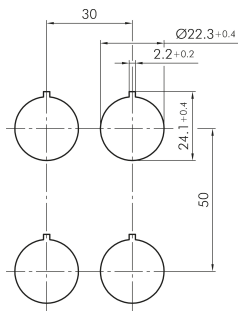

### Key Actuator, maintained RMCSA18E

Description:  
including two keys,  
other lock types on request

Category: Key Switches (momentary/maintained)  
Series: RONDEX-M  
Panel cut-out:  $\varnothing 22.3$  mm  
Protection class: II (protective insulation)  
Degree of protection: IP65  
Switching function: maintained action  
Shape: round  
Front bezel: metallic/charcoal

#### Legend

■ = Position de contact

> = Rappel par ressort

● = Retrait de la clé