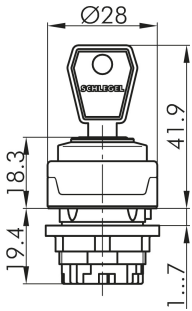

### Key Actuator, maintained RMCSA18E

Description:  
including two keys,  
other lock types on request

Category: Key Switches (momentary/maintained)  
Series: RONDEX-M  
Panel cut-out:  $\varnothing 22.3$  mm  
Protection class: II (protective insulation)  
Degree of protection: IP65  
Switching function: maintained action  
Shape: round  
Front bezel: metallic/charcoal

#### Legend

■ = Position de contact

> = Rappel par ressort

● = Retrait de la clé