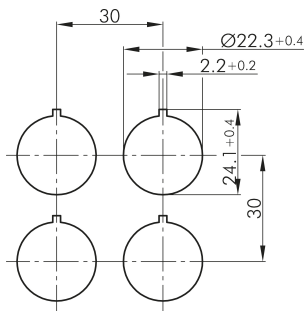

RJ45 Jack, silver-coloured RRJ_RJ45_STB

Description:

front:
RJ45 jack with screen

rear:
RJ45 jack with screen

Category: Panel Mount Jacks
Series: RONTRON-R-JUWEL
Panel cut-out: $\varnothing 22.3$ mm
Degree of protection: IP65
Shape: round
Front bezel: silver-coloured