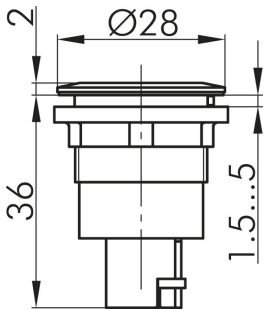

RJ45 Jack, silver-coloured RRJ_RJ45_STB

Description:

front:
RJ45 jack with screen

rear:
RJ45 jack with screen

Category: Panel Mount Jacks
Series: RONTRON-R-JUWEL
Panel cut-out: $\varnothing 22.3$ mm
Degree of protection: IP65
Shape: round
Front bezel: silver-coloured