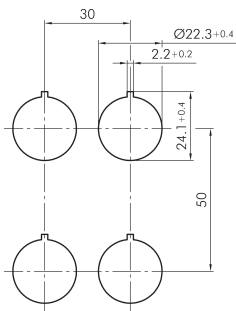

Selector Head, left maintained, right momentary RMCWC

Category: Selector Switches (momentary/maintained)

Series: RONDEX-M

Panel cut-out: $\varnothing 22.3$ mm

Protection class: II (protective insulation)

Degree of protection: IP65

Switching function: momentary and maintained action

Shape: round

Front bezel: metallic/charcoal

DESIGNPREIS
2009

NOMINIERT

Legend

■ = Position de contact

> = Rappel par ressort