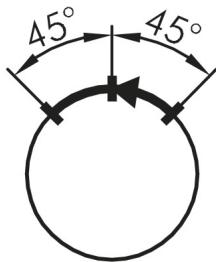

Selector Head, left maintained, right momentary RMCWC

Category: Selector Switches (momentary/maintained)

Series: RONDEX-M

Panel cut-out: $\varnothing 22.3$ mm

Protection class: II (protective insulation)

Degree of protection: IP65

Switching function: momentary and maintained action

Shape: round

Front bezel: metallic/charcoal

DESIGNPREIS
2009

NOMINIERT

Legend

■ = Position de contact

> = Rappel par ressort