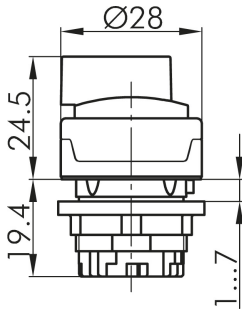

Selector Head, left maintained, right momentary RMCWC

Category: Selector Switches (momentary/maintained)

Series: RONDEX-M

Panel cut-out: $\varnothing 22.3$ mm

Protection class: II (protective insulation)

Degree of protection: IP65

Switching function: momentary and maintained action

Shape: round

Front bezel: metallic/charcoal

DESIGNPREIS
2009

NOMINIERT

Legend

■ = Position de contact

> = Rappel par ressort