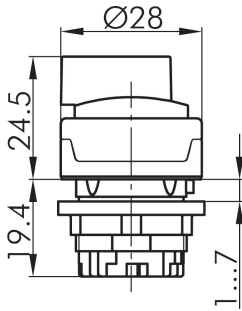

Selector Head, maintained RMCWB

Category: Selector Switches (momentary/maintained)

Series: RONDEX-M

Panel cut-out: $\varnothing 22.3$ mm

Protection class: II (protective insulation)

Degree of protection: IP65

Switching function: maintained action

Shape: round

Front bezel: metallic/charcoal

DESIGNPREIS
2009

NOMINIERT

Legend

■ = Position de contact

> = Rappel par ressort