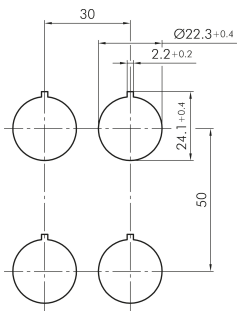

Selector Head, maintained RMCWB

Category: Selector Switches (momentary/maintained)

Series: RONDEX-M

Panel cut-out: $\varnothing 22.3$ mm

Protection class: II (protective insulation)

Degree of protection: IP65

Switching function: maintained action

Shape: round

Front bezel: metallic/charcoal

DESIGNPREIS
2009

NOMINIERT

Legend

■ = Position de contact

> = Rappel par ressort