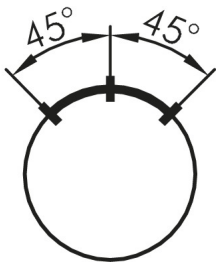

Selector Head, maintained RMCWB

Category: Selector Switches (momentary/maintained)

Series: RONDEX-M

Panel cut-out: $\varnothing 22.3$ mm

Protection class: II (protective insulation)

Degree of protection: IP65

Switching function: maintained action

Shape: round

Front bezel: metallic/charcoal

DESIGNPREIS
2009

NOMINIERT

Legend

■ = Position de contact

> = Rappel par ressort