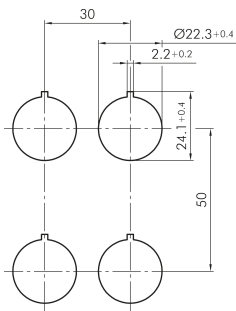

Selector Head, momentary RMCSTB

Category: Selector Switches (momentary/maintained)

Series: RONDEX-M

Panel cut-out: $\varnothing 22.3$ mm

Protection class: II (protective insulation)

Degree of protection: IP65

Switching function: momentary action

Shape: round

Front bezel: metallic/charcoal

DESIGNPREIS
2009

NOMINIERT

Legend

■ = Position de contact

> = Rappel par ressort