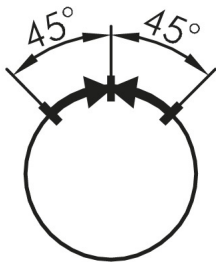

Selector Head, momentary RMCSTB

Category: Selector Switches (momentary/maintained)

Series: RONDEX-M

Panel cut-out: $\varnothing 22.3$ mm

Protection class: II (protective insulation)

Degree of protection: IP65

Switching function: momentary action

Shape: round

Front bezel: metallic/charcoal

DESIGNPREIS
2009

NOMINIERT

Legend

■ = Position de contact

> = Rappel par ressort