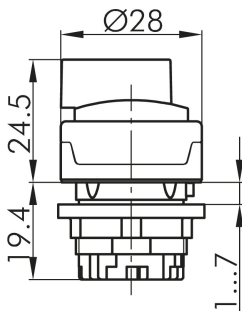

Selector Head, momentary RMCSTB

Category: Selector Switches (momentary/maintained)

Series: RONDEX-M

Panel cut-out: $\varnothing 22.3$ mm

Protection class: II (protective insulation)

Degree of protection: IP65

Switching function: momentary action

Shape: round

Front bezel: metallic/charcoal

DESIGNPREIS
2009

NOMINIERT

Legend

■ = Position de contact

> = Rappel par ressort