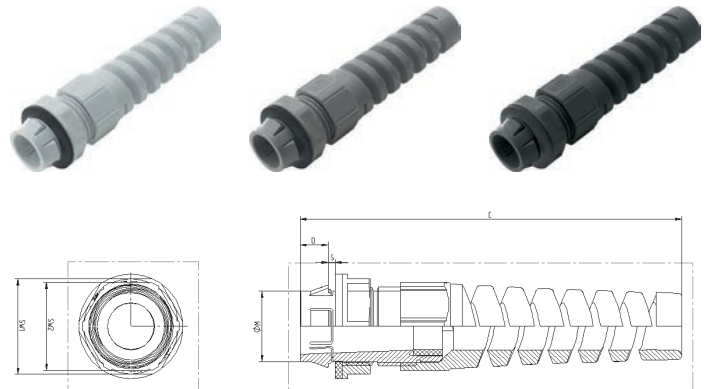

SKINTOP® CLICK BS

**Info**

- The most innovative cable insertion system in the market for a fast and highly flexible assembly. Simply click in - turn to the left - turn to the right - finished. The result: fixed, centred, strain-relieved fitting and maximum protection class in a few seconds.

**Benefits**

- Reliable bending protection for cable conservation and functional reliability
- Save up to 70% of the time with the innovative CLICK system
- No thread required
- To protect flexible cables
- Fewer parts, counter nut no longer needed

**Colour delivered**  
 Silver grey (RAL 7001)  
 Light grey (RAL 7035)  
 Black (RAL 9005), UV-resistant

**Material**  
 Body: special polyamide  
 Seal: special elastomer

**Protection rating**  
 IP 68 - 4 bar (M12)  
 IP 68 - 5 bar (M16 - M25)  
 IP 68 - 1 bar (M32)