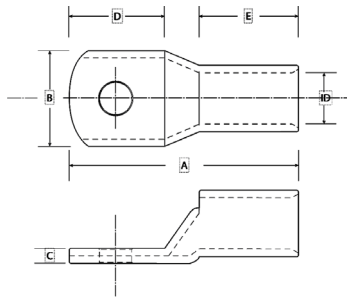

## Bell Mouth Lugs (Copper)

The barrel of a Bell mouth Lug is designed with a flared entry. The enlarged (flared) cable entry will accommodate the strand "splaying" when the insulation has been removed.