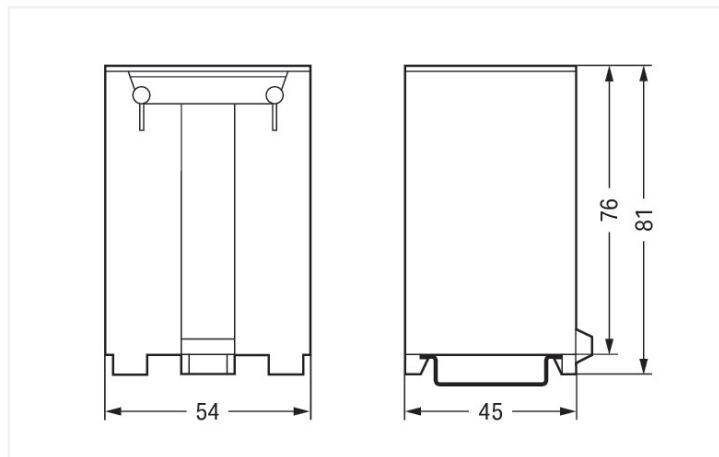

Data Sheet | Item Number: 709-591

Switchgear cabinet drawer; DIN 35-rail mount drawer; multicoloured

<https://www.wago.com/709-591>

Color: multi-colored

Dimensions in mm

Material data

Color	multi-colored
Fire load	0 MJ
Weight	41 g

Commercial data

Product Group	2 (Terminal Block Accessories)
eCl@ss 10.0	27-18-28-11
eCl@ss 9.0	27-18-92-61
ETIM 8.0	EC002620
ETIM 7.0	EC002620
PU (SPU)	1 pcs
Packaging type	Box
Country of origin	DE
GTIN	4050821238430
Customs tariff number	39269097900