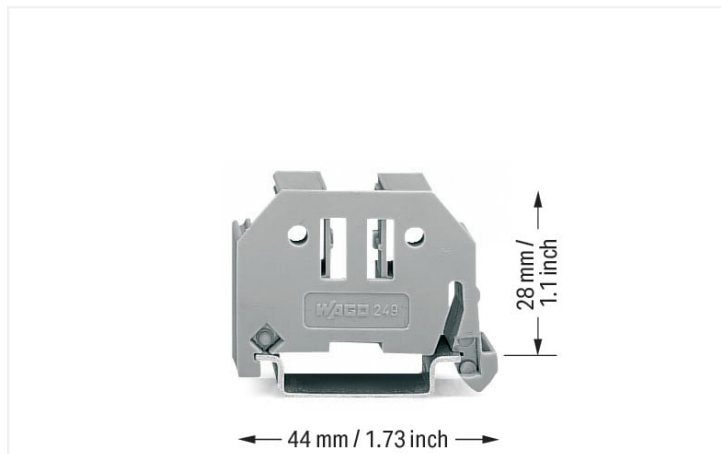

Data Sheet | Item Number: 249-117

Screwless end stop; 10 mm wide; for DIN-rail 35 x 15 and 35 x 7.5; gray

<https://www.wago.com/249-117>

Color: ■ gray

Notes

Note

Snap on – that's it!

Assembling the new WAGO screwless end stop is as simple and quick as snapping a WAGO rail-mount terminal block onto the rail.

Tool free!

A tool-free design allows rail-mount terminal blocks to be safely and economically secured against any movement on all DIN-35 rails per DIN EN 60715 (35 x 7.5 mm; 35 x 15 mm).

Entirely without screws!

The "secret" to a perfect fit lies in the two small clamping plates which keep the end stop in position, even if the rails are mounted vertically.

Simply snap on – that's it!

In addition, costs are significantly reduced when using large numbers of end stops. Additional benefit: Three marker slots for all WAGO rail-mount terminal block markers and one snap-in hole for WAGO adjustable height group marker carriers offer individual marking options.

Technical data

Mounting type DIN-35 rail

Physical data

Width 10 mm / 0.394 inches
Height 44 mm / 1.732 inches
Depth 35 mm / 1.378 inches
Depth from upper-edge of DIN-rail 28 mm / 1.102 inches

Material data