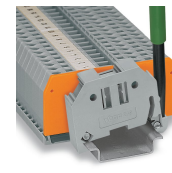

Removing an end stop from the DIN-rail.