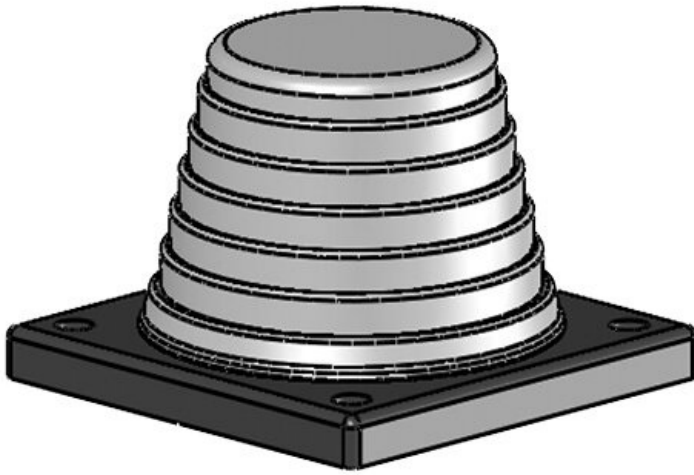

# KEL-JUMBO flex pyramid cable entry grommets

for single cables with diameters up to 68 mm / IP54 / UL Type 12

The KEL-JUMBO flex is a flexible cable entry grommet for cables without connectors with a diameter range from 27 - 68 mm. They are ideal for the routing supply cables into the switch cabinets.

## Advantages & benefits

- It is possible to install rigid cables at angles
- Compact installation area (88 × 88 mm)

## Product types & sizes

KEL-JUMBO flex 27-48 gy

Part No.	<b>42614</b>	Height	<b>62 mm</b>
EAN	<b>4251269309021</b>	Mounting height	<b>62 mm</b>
Package quantity	<b>1</b>	Cut-out size, round	<b>57,6 mm</b>
For max. no. of cables	<b>1</b>	No. of screw holes	<b>4</b>
Colour	<b>grau (ähnlich RAL 7035)</b>	Diam. of screw holes	<b>6,9 mm</b>
Length	<b>88 mm</b>	Clamping range	<b>1 x 27 - 48 mm</b>
Width	<b>88 mm</b>		

Part No.	<b>42616</b>	Height	<b>62 mm</b>
EAN	<b>4251269309038</b>	Mounting height	<b>62 mm</b>
Package quantity	<b>1</b>	Cut-out size, round	<b>75,5 mm</b>
For max. no. of cables	<b>1</b>	No. of screw holes	<b>4</b>
Colour	<b>grau (ähnlich RAL 7035)</b>	Diam. of screw holes	<b>6,9 mm</b>
Length	<b>88 mm</b>	Clamping range	<b>1 x 47 - 68 mm</b>
Width	<b>88 mm</b>		