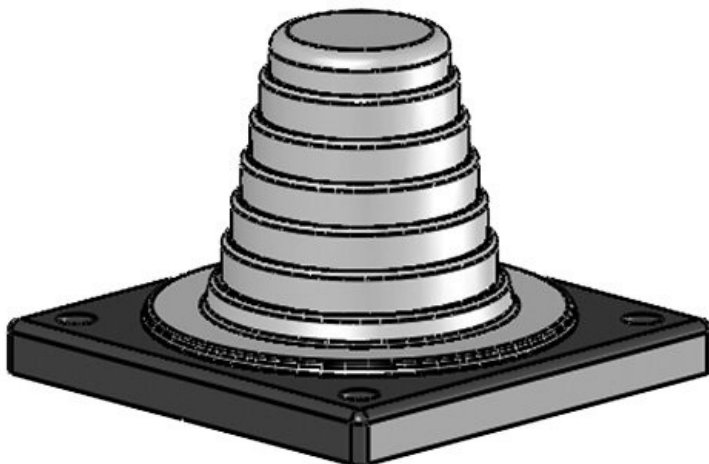

## Specifications

IP rating (EN 60529)	IP54
UL Type (UL 50E)	UL Type 12
Material	Elastomer Base frame: Polyamide
Flame class	UL94-V0, self-extinguishing
Operating temperature	-40 C° to 100 C°
Properties	halogen free, silicone free
Mounting options	Screw type mounting

## Advantages & benefits

- It is possible to install rigid cables at angles
- Compact installation area (88 × 88 mm)

## Product types & sizes

KEL-JUMBO flex 27-48 gy

Part No.	<b>42614</b>	Height	<b>62 mm</b>
EAN	<b>4251269309021</b>	Mounting height	<b>62 mm</b>
Package quantity	<b>1</b>	Cut-out size, round	<b>57,6 mm</b>
For max. no. of cables	<b>1</b>	No. of screw holes	<b>4</b>
Colour	<b>grau (ähnlich RAL 7035)</b>	Diam. of screw holes	<b>6,9 mm</b>
Length	<b>88 mm</b>	Clamping range	<b>1 x 27 - 48 mm</b>
Width	<b>88 mm</b>		

Part No.	<b>42616</b>	Height	<b>62 mm</b>
EAN	<b>4251269309038</b>	Mounting height	<b>62 mm</b>
Package quantity	<b>1</b>	Cut-out size, round	<b>75,5 mm</b>
For max. no. of cables	<b>1</b>	No. of screw holes	<b>4</b>
Colour	<b>grau (ähnlich RAL 7035)</b>	Diam. of screw holes	<b>6,9 mm</b>
Length	<b>88 mm</b>	Clamping range	<b>1 x 47 - 68 mm</b>
Width	<b>88 mm</b>		