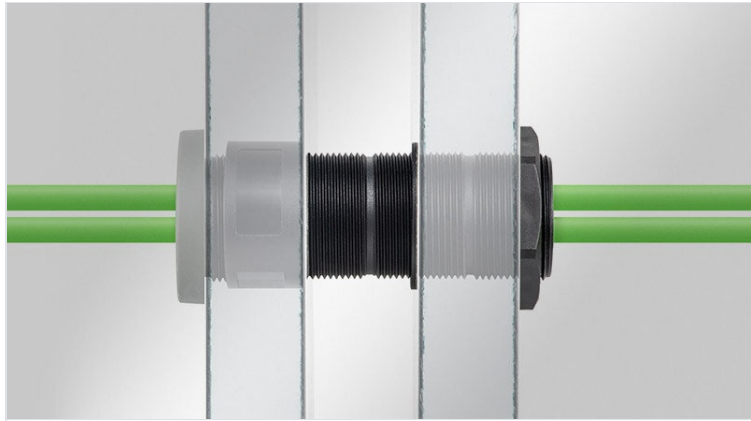

TE Thread extension

for cable glands and cable entry plates, M32 / M50

The icotek cable glands and cable entry plates with metric thread are screwed with a locknut during assembly. If the thread lengths are not sufficient, for example when

mounting on sandwich panels or thick concrete walls, icotek offers a practical solution: the icotek thread extension!

The icotek thread extension is available in two sizes (M32, M50) and in three lengths (35 mm, 60 mm, 120 mm) and represents a real innovation in the field of cable management. The different lengths can be flexibly combined or shortened at the designated points. This means that not only very large, but also dimensionally accurate distances can be overcome when routing the cable. Due to their stable construction, almost any number of thread extensions can be screwed together.

Cut-out size: 37 / 55 mm (standard sizes for hole saws)

Specifications

Material	Polyamide
Flame class	UL94-V0, self-extinguishing
Operating temperature	-40 C° to 140 C°
Properties	silicone free, halogen free
Mounting options	Fasten with locknut

Advantages & benefits

- Wide range of applications in different industries such as construction, building services, caravans, cleanroom and more.
- Especially suitable for sandwich panels of all wall thicknesses
- IP protection of the cable gland or cable entry plate used remains in place
- Almost endless extension possible
- Different thread lengths can be flexibly combined with each other
- Larger lengths can be shortened at the notch between the threads, without damaging the threads
- Milled recess for wrench size for easy tightening of the screw connection
- Fits to all round icotek cable glands and cable entry plates M32 und M50