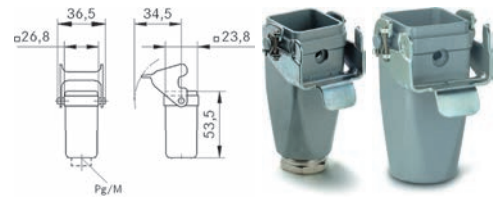

EPIC® H-A 3 MTGVB

Innovative metal and plastic housing design

EPIC® H-A 3 TGVB

Innovative metal and plastic housing design

Info

- Lightweight chemically resistant plastic housing

Benefits

- Housing in plastic or metal version. For power supply in the smallest possible space

Application range

- Machine and equipment manufacturing
- Control engineering
- Electronic laboratory

Product features

- Cable coupler hood
- 1 lever
- Straight cable entry
- Versions with / without cable gland

Suitable inserts

- Refer to Selection Table A 10 to select the required inserts and housings

Technical data

	ETIM 5.0 Class-ID: EC000437 ETIM 5.0 Class-Description: Housing for industrial connectors		Protection rating IP 65 (latched)
	Material EPIC® H-A 3 MTGVB Housing: powder-coated zinc die-casting, grey Lever: zinc-plated steel EPIC® H-A 3 TGVB Housing: grey thermoplastic, black Lever: zinc-plated steel		VDE-tested Certified production control: VDE-REG. no.: B437 UL-tested: UL File Number: E75770
			Temperature range -40°C to +100°C, short-term up to +125°C

Article number	Article description	M	PG	Material	Colour	Cable gland	Cable clamping range	Dimensions incl. cable gland	Pieces / PU
H-A housing: cable coupler hood (straight cable entry)									
10512900	H-A 3 MTgvb		11	Zinc die-casting	grey				10
10429500	H-A 3 MTgvb		11	Zinc die-casting	grey	yes	6.5 - 12.0	60	10
19512900	H-A 3 MTgvb M20	20		Zinc die-casting	grey				10
EPIC® H-A 3 TGVB									
10429200	H-A 3 Tgvb		11	Thermoplastic	black				10
10429000	H-A 3 Tgvb		11	Thermoplastic	grey				10
10620300	H-A 3 Tgvb		11	Thermoplastic	black	yes	6.5 - 12.0	65	10
10429100	H-A 3 Tgvb		11	Thermoplastic	grey	yes	6.5 - 12.0	65	10
19429200	H-A 3 Tgvb M20	20		Thermoplastic	black				10
19429000	H-A 3 Tgvb M20	20		Thermoplastic	grey				10