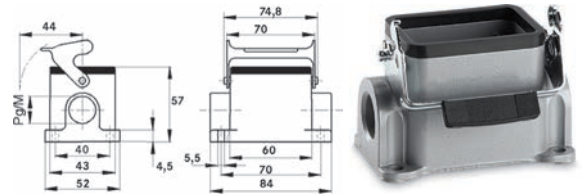

EPIC® H-B 6 SGR-LB

Housing design H-B. The industry standard.

EPIC® H-B 6 SGRL-LB

Housing design H-B. The industry standard.

EPIC® H-B 6 SGRH-LB

Housing design H-B. The industry standard.

Info

- For easy introduction of two cables

Info

- More interior space for wiring

Benefits

- The smallest housing out of the H-B series. For inserts with high electrical properties

Application range

- Plant engineering
- Control engineering
- Plastics industry

Product features

EPIC® H-B 6 SGR-LB

- Surface-mount base, low version
- Single lever
- 1 cable entry

EPIC® H-B 6 SGRL-LB

- Surface-mount base, low version
- Single lever
- 2 cable entries

EPIC® H-B 6 SGRH-LB

- Surface-mount base, high version
- Single lever
- 1 cable entry

Suitable inserts

- Refer to Selection Table A 10 to select the required inserts and housings

Technical data

- ETIM** ETIM 5.0 Class-ID: EC000437
ETIM 5.0 Class-Description: Housing for industrial connectors
- Material** Housing: powder-coated aluminium alloy, grey
Lever: zinc-plated steel
Sealing: NBR
- IP** **Protection rating** IP 65 (latched)
- DIN VDE** Certified production control: VDE-REG. no.: B437
UL-tested: UL File Number: E75770
- Temperature range** -40°C to +100°C, short-term up to +125°C