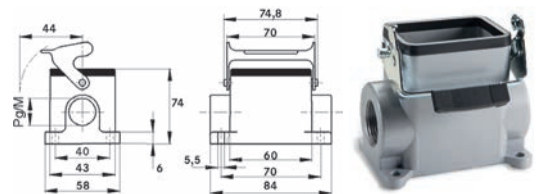

EPIC® H-B 6 SGR-LB

Housing design H-B. The industry standard.

EPIC® H-B 6 SGRL-LB

Housing design H-B. The industry standard.

EPIC® H-B 6 SGRH-LB

Housing design H-B. The industry standard.

Info

- For easy introduction of two cables

Info

- More interior space for wiring

Benefits

- The smallest housing out of the H-B series. For inserts with high electrical properties

Application range

- Plant engineering
- Control engineering
- Plastics industry

Product features

EPIC® H-B 6 SGR-LB

- Surface-mount base, low version
- Single lever
- 1 cable entry

EPIC® H-B 6 SGRL-LB

- Surface-mount base, low version
- Single lever
- 2 cable entries

EPIC® H-B 6 SGRH-LB

- Surface-mount base, high version
- Single lever
- 1 cable entry

Suitable inserts

- Refer to Selection Table A 10 to select the required inserts and housings

Technical data

- ETIM** ETIM 5.0 Class-ID: EC000437
ETIM 5.0 Class-Description: Housing for industrial connectors
- Material** Housing: powder-coated aluminium alloy, grey
Lever: zinc-plated steel
Sealing: NBR
- IP** **Protection rating** IP 65 (latched)
- DIN VDE** Certified production control: VDE-REG. no.: B437
UL-tested: UL File Number: E75770
- Temperature range** -40°C to +100°C, short-term up to +125°C