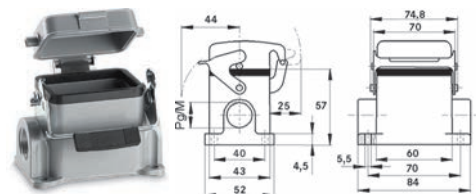

### EPIC® H-B 6 SDR-LB

Housing design H-B. The industry standard.

**Info**

- Metal lid with sturdy hinge