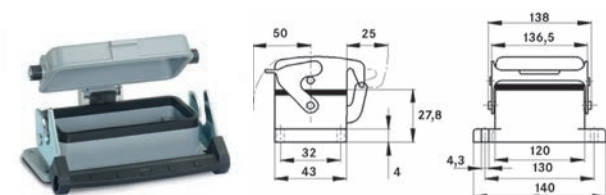

EPIC® H-B 24 AD-LB

Housing design H-B. The industry standard.