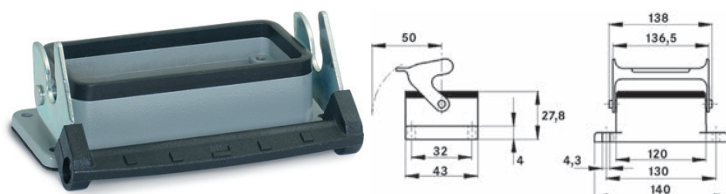

### EPIC® H-B 24 AG-LB

Housing design H-B. The industry standard.

**Info**

- Universal, robust metal housings size H-B 24
- Single Lever version for quick locking and simple unlocking with lifting aid