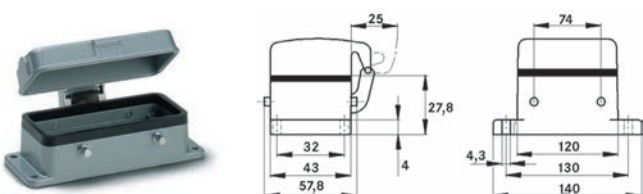

EPIC® H-B 24 AD-BO

Housing design H-B. The industry standard.