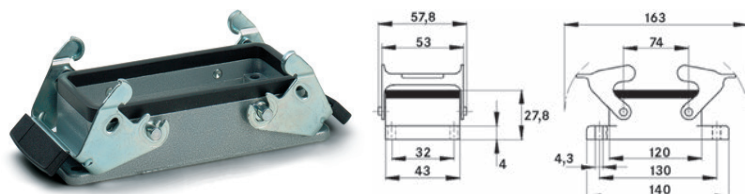

EPIC® H-B 24 AG

Housing design H-B. The industry standard.