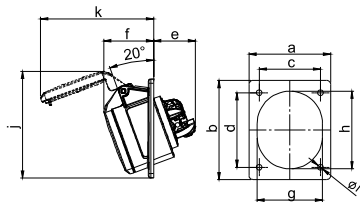

Flanged socket sloping IP44 TT

	16 Amp			32 Amp		
	3	4	5	3	4	5
Poles	3	4	5	3	4	5
Flange a [mm]	80	80	80	80	80	80
Flange b [mm]	97	97	97	97	97	97
Fixing center c [mm]	60	60	60	60	60	60
Fixing center d [mm]	73	73	73	73	73	73
e [mm]	41	41	41	48	48	48
f [mm]	47	47	49	54	54	55
g [mm]	51	56	65	65	65	70
h [mm]	61	67	76	75	75	80
i [mm]	5,5	5,5	5,5	5,5	5,5	5,5
j [mm]	97	103	105	105	105	99
k [mm]	99	104	111	119	119	130
Wire flexible [mm²]	1-2,5			2,5-6		
Wire solid [mm²]	1-4			2,5-10		
Weight [g]	119	133	158	165	182	215

- screwless connection technology
- housing material: PA6
- contacts: brass
- to order nickel-plated contacts please add a "v" e.g. 415-6TTv

IP44 splashproof
IP44/54 16/3; 16/5 and 32/5 are splash- and dustproof