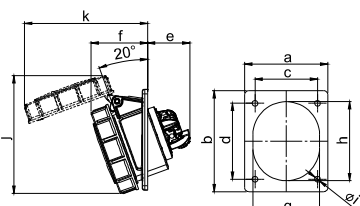

Flanged socket sloping IP67 TT

	16 Amp			32 Amp		
	3	4	5	3	4	5
Poles	3	4	5	3	4	5
Flange a [mm]	80	80	80	80	80	80
Flange b [mm]	97	97	97	97	97	97
Fixing center c [mm]	60	60	60	60	60	60
Fixing center d [mm]	73	73	73	73	73	73
e [mm]	41	41	41	48	48	48
f [mm]	50	52	55	59	59	61
g [mm]	51	56	65	65	65	70
h [mm]	61	67	76	75	75	80
i [mm]	5,5	5,5	5,5	5,5	5,5	5,5
j [mm]	102	106	114	120	120	127
k [mm]	103	110	119	127	127	133
Wire flexible [mm²]	1-2,5			2,5-6		
Wire solid [mm²]	1-4			2,5-10		
Weight [g]	134	154	191	207	224	263

- screwless connection technology
- housing material: PA6
- contacts: brass
- to order nickel-plated contacts please add a "v" e.g. 4152-6TTf78v

IP67 watertight