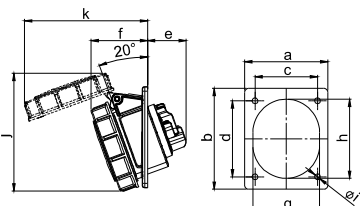

Flanged socket sloping IP67

	16 Amp			32 Amp		
	3	4	5	3	4	5
Poles	3	4	5	3	4	5
Flange a [mm]	80	80	80	80	80	80
Flange b [mm]	97	97	97	97	97	97
Fixing center c [mm]	60	60	60	60	60	60
Fixing center d [mm]	73	73	73	73	73	73
e [mm]	38	38	38	48	48	48
f [mm]	50	52	55	59	59	61
g [mm]	51	56	65	65	65	70
h [mm]	61	67	76	75	75	80
i [mm]	5,5	5,5	5,5	5,5	5,5	5,5
j [mm]	102	106	114	120	120	127
k [mm]	103	110	119	127	127	133
Wire flexible [mm²]	1-2,5			2,5-6		
Wire solid [mm²]	1-4			2,5-10		
Contact screws [Ncm]	100			110		
Weight [g]	131	153	186	207	224	262

- with screw terminals
- housing material: PA6
- contacts: brass
- to order nickel-plated contacts please add a "v" e.g. 4152-6f78v

IP67 watertight