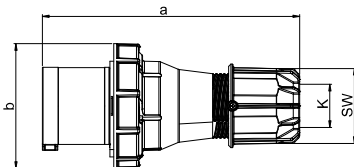

Plug IP66/67 POWER TWIST

	125 Amp		
	3	4	5
Poles	3	4	5
a [mm]	270	270	270
b [mm]	131	131	131
K_cable Ø [mm]	22,5-50	22,5-50	22,5-50
Wire flexible [mm²]	16-50		
Contact screws [Ncm]	450		
SW [mm]	81	81	81
Weight [g]	956	1064	1169

- contact frame with hexagon socket screws
- housing material: PA6
- contacts: nickel-plated contacts with pilot contact (see page 8)

IP66/67 watertight

**POWER
TWIST**