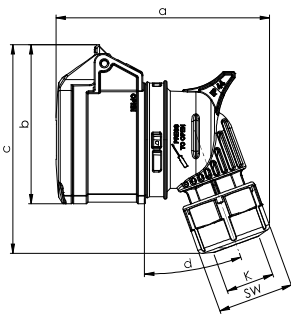

Plugs and sockets 7-poles

Connector IP44/54 SHARK

	16 Amp	32 Amp
Poles	7	7
a [mm]	145	168
b [mm]	89	99
K_cable Ø [mm]	8-16	11,5-22
Wire flexible [mm ²]	1-2,5	2,5-6
Contact screws [Ncm]	100	110
SW [mm]	42	50
Weight [g]	210	310

- with screw terminals
- housing material: PA6
- contacts: nickel-plated

IP44/54 dust- and splashproof

Connector IP66/67 SHARK

	16 Amp	32 Amp
Poles	7	7
a [mm]	147	171
b [mm]	92	102
K_cable Ø [mm]	8-16	11,5-22
Wire flexible [mm ²]	1-2,5	2,5-6
Contact screws [Ncm]	100	110
SW [mm]	42	50
Weight [g]	254	377

- with screw terminals
- housing material: PA6
- contacts: nickel-plated

IP66/67 watertight

Angled connector IP44/54 TWIST

	16 Amp	32 Amp
Poles	7	7
a [mm]	119	147
b [mm]	89	99
c [mm]	117	126
d [°]	20	25
e [mm]		
K_cable Ø [mm]	8-16	11,5-22
Wire flexible [mm ²]	1-2,5	2,5-6
Contact screws [Ncm]	100	110
SW [mm]	42	50
Weight [g]	214	313

- with screw terminals
- housing material: PC/ABS
- contacts: nickel-plated

IP44/54 dust- and splashproof

Angled connector IP66/67 TWIST

	16 Amp	32 Amp
Poles	7	7
a [mm]	124	152
b [mm]	92	102
c [mm]	112	122
d [°]	20	25
K_cable Ø [mm]	8-16	11,5-22
Wire flexible [mm ²]	1-2,5	2,5-6
Contact screws [Ncm]	100	110
SW [mm]	42	50
Weight [g]	258	379