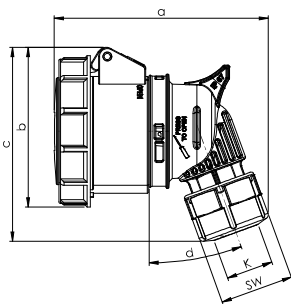

- with screw terminals
- housing material: PA6
- contacts: nickel-plated

IP44/54 dust- and splashproof

Connector IP66/67 SHARK

	16 Amp	32 Amp
Poles	7	7
a [mm]	147	171
b [mm]	92	102
K_cable Ø [mm]	8-16	11,5-22
Wire flexible [mm ²]	1-2,5	2,5-6
Contact screws [Ncm]	100	110
SW [mm]	42	50
Weight [g]	254	377

- with screw terminals
- housing material: PA6
- contacts: nickel-plated

IP66/67 watertight

Angled connector IP44/54 TWIST

	16 Amp	32 Amp
Poles	7	7
a [mm]	119	147
b [mm]	89	99
c [mm]	117	126
d [°]	20	25
e [mm]		
K_cable Ø [mm]	8-16	11,5-22
Wire flexible [mm ²]	1-2,5	2,5-6
Contact screws [Ncm]	100	110
SW [mm]	42	50
Weight [g]	214	313

- with screw terminals
- housing material: PC/ABS
- contacts: nickel-plated

IP44/54 dust- and splashproof

Angled connector IP66/67 TWIST

	16 Amp	32 Amp
Poles	7	7
a [mm]	124	152
b [mm]	92	102
c [mm]	112	122
d [°]	20	25
K_cable Ø [mm]	8-16	11,5-22
Wire flexible [mm ²]	1-2,5	2,5-6
Contact screws [Ncm]	100	110
SW [mm]	42	50
Weight [g]	258	379