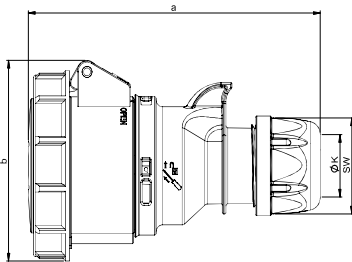

Plugs and sockets 7-poles

Connector IP44/54 SHARK

	16 Amp	32 Amp
Poles	7	7
a [mm]	145	168
b [mm]	89	99
K_cable Ø [mm]	8-16	11,5-22
Wire flexible [mm ²]	1-2,5	2,5-6
Contact screws [Ncm]	100	110
SW [mm]	42	50
Weight [g]	210	310

- with screw terminals
- housing material: PA6
- contacts: nickel-plated

IP44/54 dust- and splashproof

Connector IP66/67 SHARK

	16 Amp	32 Amp
Poles	7	7
a [mm]	147	171
b [mm]	92	102
K_cable Ø [mm]	8-16	11,5-22
Wire flexible [mm ²]	1-2,5	2,5-6
Contact screws [Ncm]	100	110
SW [mm]	42	50
Weight [g]	254	377

- with screw terminals
- housing material: PA6
- contacts: nickel-plated

IP66/67 watertight

Angled connector IP44/54 TWIST

	16 Amp	32 Amp
Poles	7	7
a [mm]	119	147
b [mm]	89	99
c [mm]	117	126
d [°]	20	25
e [mm]		
K_cable Ø [mm]	8-16	11,5-22
Wire flexible [mm ²]	1-2,5	2,5-6
Contact screws [Ncm]	100	110
SW [mm]	42	50
Weight [g]	214	313

- with screw terminals
- housing material: PC/ABS
- contacts: nickel-plated

IP44/54 dust- and splashproof

Angled connector IP66/67 TWIST

	16 Amp	32 Amp
Poles	7	7
a [mm]	124	152
b [mm]	92	102
c [mm]	112	122
d [°]	20	25
K_cable Ø [mm]	8-16	11,5-22
Wire flexible [mm ²]	1-2,5	2,5-6
Contact screws [Ncm]	100	110
SW [mm]	42	50
Weight [g]	258	379