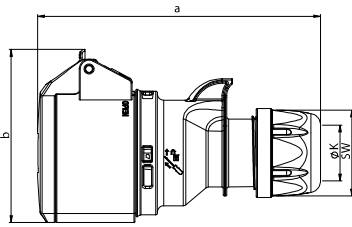

Plugs and sockets 7-poles

Connector IP44/54 SHARK

	16 Amp	32 Amp
Poles	7	7
a [mm]	145	168
b [mm]	89	99
K_cable Ø [mm]	8-16	11,5-22
Wire flexible [mm ²]	1-2,5	2,5-6
Contact screws [Ncm]	100	110
SW [mm]	42	50
Weight [g]	210	310

- with screw terminals
- housing material: PA6
- contacts: nickel-plated

IP44/54 dust- and splashproof

Connector IP66/67 SHARK

	16 Amp	32 Amp
Poles	7	7
a [mm]	147	171
b [mm]	92	102
K_cable Ø [mm]	8-16	11,5-22
Wire flexible [mm ²]	1-2,5	2,5-6
Contact screws [Ncm]	100	110
SW [mm]	42	50
Weight [g]	254	377

- with screw terminals
- housing material: PA6
- contacts: nickel-plated

IP66/67 watertight

Angled connector IP44/54 TWIST

	16 Amp	32 Amp
Poles	7	7
a [mm]	119	147
b [mm]	89	99
c [mm]	117	126
d [°]	20	25
e [mm]		
K_cable Ø [mm]	8-16	11,5-22
Wire flexible [mm ²]	1-2,5	2,5-6
Contact screws [Ncm]	100	110
SW [mm]	42	50
Weight [g]	214	313

- with screw terminals
- housing material: PC/ABS
- contacts: nickel-plated

IP44/54 dust- and splashproof

Angled connector IP66/67 TWIST

	16 Amp	32 Amp
Poles	7	7
a [mm]	124	152
b [mm]	92	102
c [mm]	112	122
d [°]	20	25
K_cable Ø [mm]	8-16	11,5-22
Wire flexible [mm ²]	1-2,5	2,5-6
Contact screws [Ncm]	100	110
SW [mm]	42	50
Weight [g]	258	379