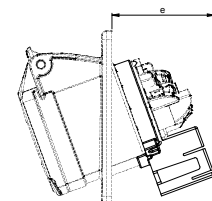

- 16A 3p 230V
- contacts: brass

IP44 splashproof

8213-6

pack.unit: 10

Flanged socket sloping with auxiliary switch

- with auxiliary switch
- flanged socket sloping with screw terminals
- housing materials: PA6
- flange 70 x 85 mm - fixing center 50 x 56 mm
- contacts: brass
 - to order nickel-plated contacts please add a „v“ e.g.: 413-6hv

IP44/54 splash- and dustproof

413-6h

pack.unit: 10

other versions and more technical information see page 92

Flanged socket sloping lockable

- 16A 3p 230V
- flange 62 x 68 mm - fixing center 47 x 47 mm
- lockable with padlock