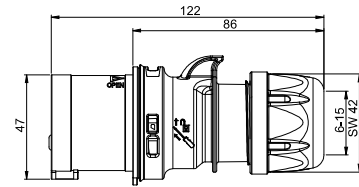

Caravan Wall mounted plug

- 16A 3p 230V
- contacts: brass
  - to order nickel-plated contacts please add a "v" e.g. 513-6dv
- with hinged lid
- technical data see wall mounted plugs page 26

IP44 splashproof

513-6d

pack.unit: 10