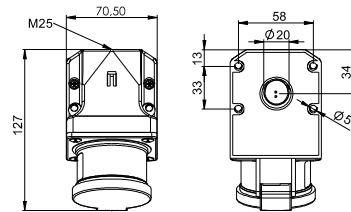

- 16A 3p 230V
- contacts: brass
 - to order nickel-plated contacts please add a "v" e.g. 513-6dv
- with hinged lid
- technical data see wall mounted plugs page 26

IP44 splashproof

513-6d

pack.unit: 10

height= 92mm
angle= 15°