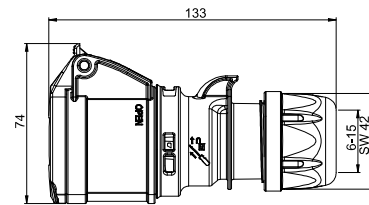

Caravan Connector

SHARK

- 16A 3p 230V
- contacts: brass
 - to order nickel-plated contacts please add a "v" e.g. 213-6v
- technical data see connectors on page 52

IP44 splashproof

213-6

pack.unit: 10

Caravan Angled connector