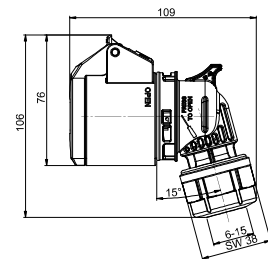

Caravan Connector

SHARK

- 16A 3p 230V
- contacts: brass
 - to order nickel-plated contacts please add a "v" e.g. 213-6v
- technical data see connectors on page 52

IP44 splashproof

213-6

pack.unit: 10

Caravan Angled connector

- 16A 3p 230V
- contacts: brass

IP44 splashproof

8213-6

pack.unit: 10

Flanged socket sloping with auxiliary switch

- with auxiliary switch
- flanged socket sloping with screw terminals
- housing materials: PA6
- flange 70 x 85 mm - fixing center 50 x 56 mm
- contacts: brass
 - to order nickel-plated contacts please add a „v“ e.g.: 413-6hv