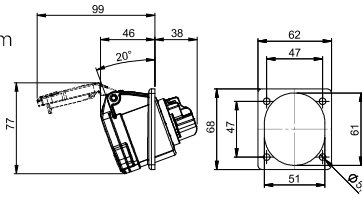

Flanged socket sloping lockable

- 16A 3p 230V
- flange 62 x 68 mm - fixing center 47 x 47 mm
- lockable with padlock

IP44 splashproof